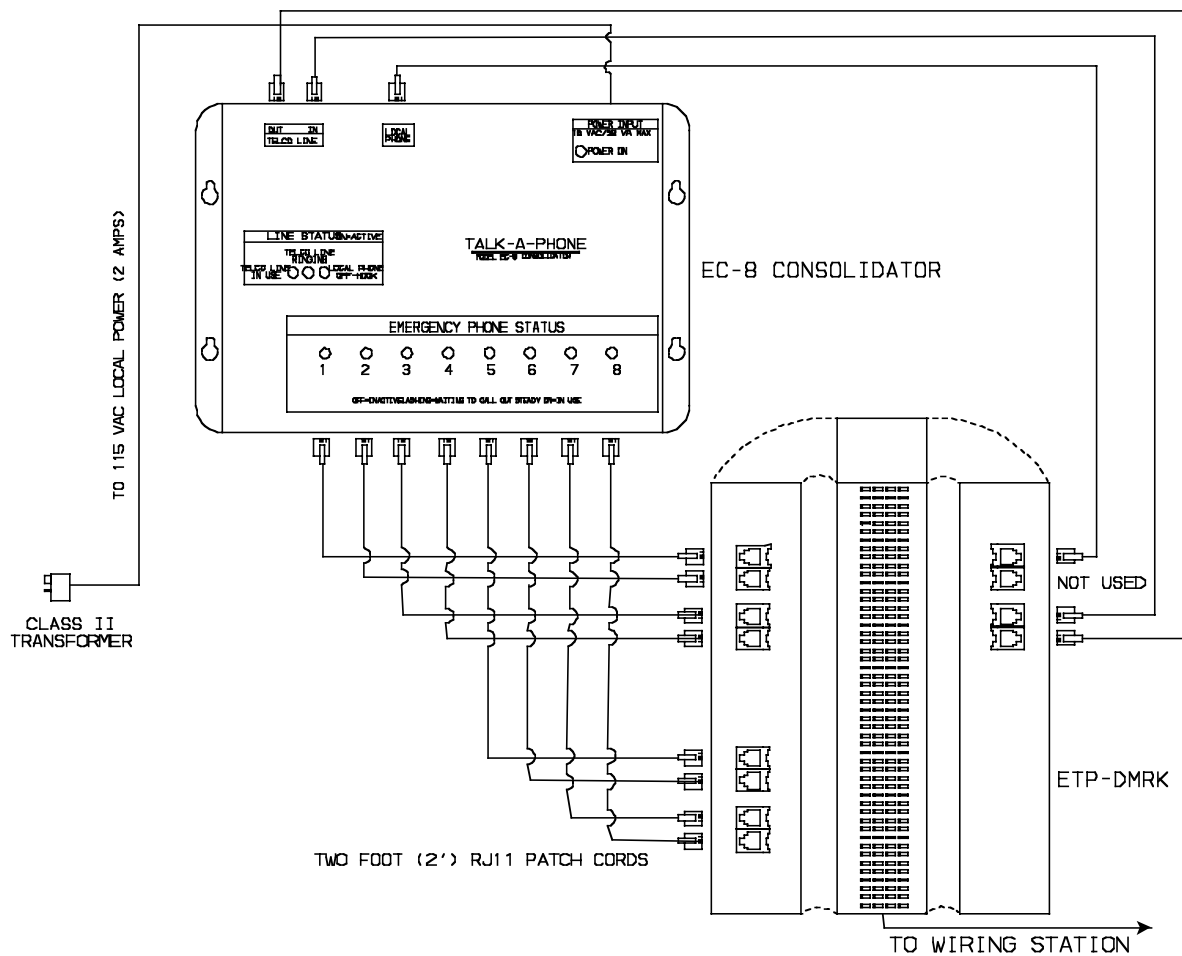

ETP-DMRK Installation Instructions

Included with model ETP-DMRK are 11 RJ11 patch cords for connecting to the model EC-8 Consolidator. The diagrams below show the connections for punching down and for connecting the DMRK and the Consolidator.