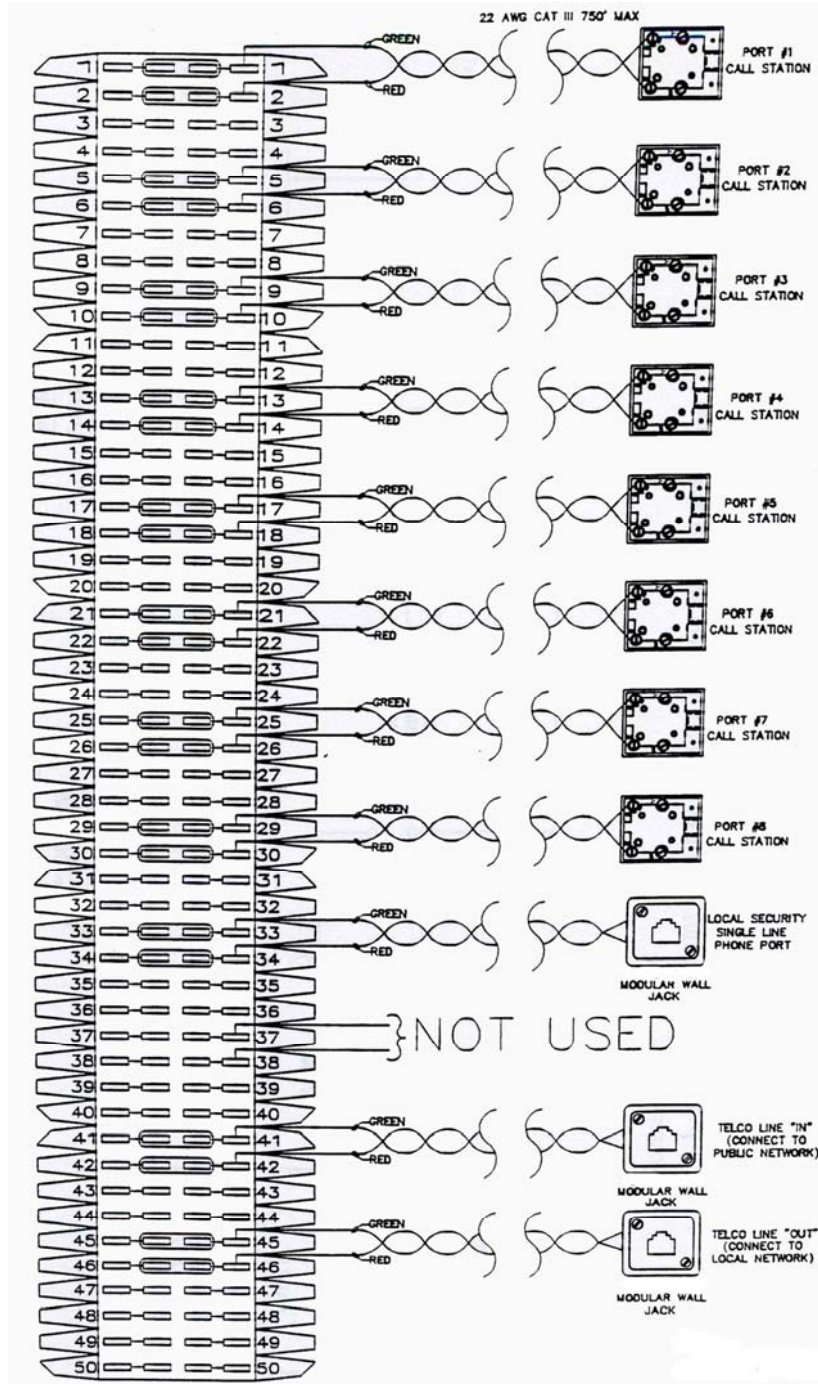

ETP-DMRK Installation Instructions

Included with model ETP-DMRK are 11 RJ11 patch cords for connecting to the model EC-8 Consolidator. The diagrams below show the connections for punching down and for connecting the DMRK and the Consolidator.