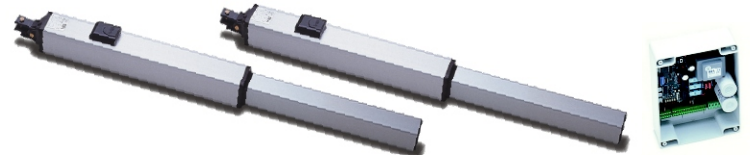

KIT HALF-TANK FOR TWO LEAVES

- 2 hydraulic operator HALF TANK
- 1 electronic control unit **SWING PRO**
- 2 warning plate
- 2 photocells foto40
- 1 receiver 300Mhz or 433MHz
- 2 transmitters 300Mhz or 433MHz

Kit Half Tank 100 Standard code 104AC3S0K

Kit Half Tank 100 Standard code 104SB3S0K