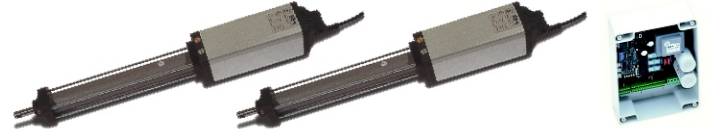

KIT FOR TWO LEAVES

KIT MINI-TANK FOR TWO LEAVES

- 2 hydraulic operator MINI TANK
- 1 electronic control unit **SWING STD**
- 2 warning plate
- 2 photocells foto40
- 1 receiver 300Mhz or 433MHz
- 2 transmitters 300Mhz or 433MHz

Kit Mini Tank SC code 101SC2S0K

Kit Mini Tank SA code 101SA2S0K

KIT FULL-TANK FOR TWO LEAVES

- 2 hydraulic operator FULL TANK
- 1 electronic control unit **SWING PRO**
- 2 warning plate
- 2 photocells foto40
- 1 receiver 300Mhz or 433MHz
- 2 transmitters 300Mhz or 433MHz

Kit Full Tank 100 Standard code 106AC3S0K

Kit Full Tank 100 Fast code 106AC4S0K

Kit Full Tank 200 Large code 107SB2S0K

Kit Full Tank 200 Extended code 107AC4S0K