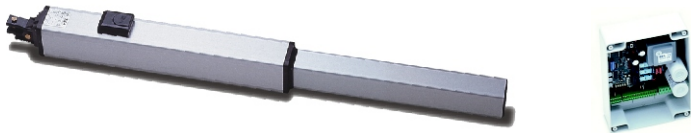

KIT HALF-TANK FOR ONE LEAF

- 1 hydraulic operator HALF TANK
- 1 electronic control unit **SWING PRO**
- 2 warning plate
- 2 photocells foto40
- 1 receiver 300Mhz or 433MHz
- 2 transmitters 300Mhz or 433MHz

Kit Half Tank 100 Standard code 104AC3S0KS

Kit Half Tank 100 Standard code 104SB3S0KS