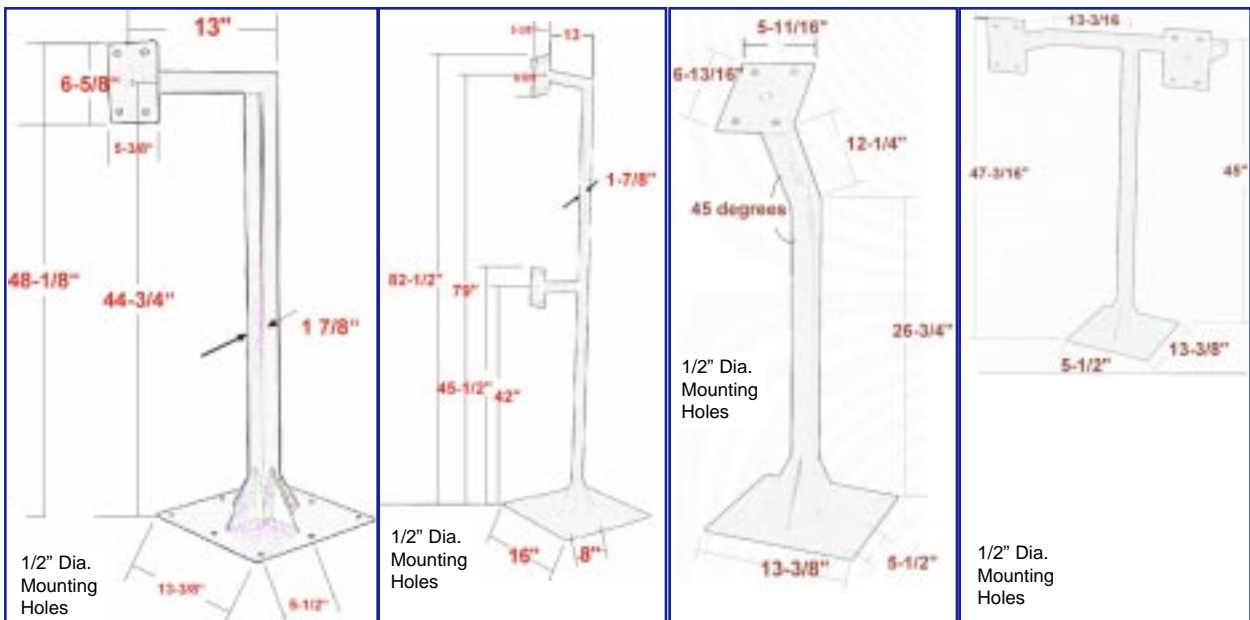

# PEDESTAL MOUNTING POST

## DIMENSIONS

### Dimension:

See diagram. The dimensions for APM3 is the same as APM2, except the APM3 has no lower arm.

## ORDER PART NUMBER

**APM1** a single arm mounting base plate for auto and pedestrian.

**APM2** double arm mounting base plate for auto, pedestrian and semi-truck.

**APM3** a single arm mounting base for semi-truck.