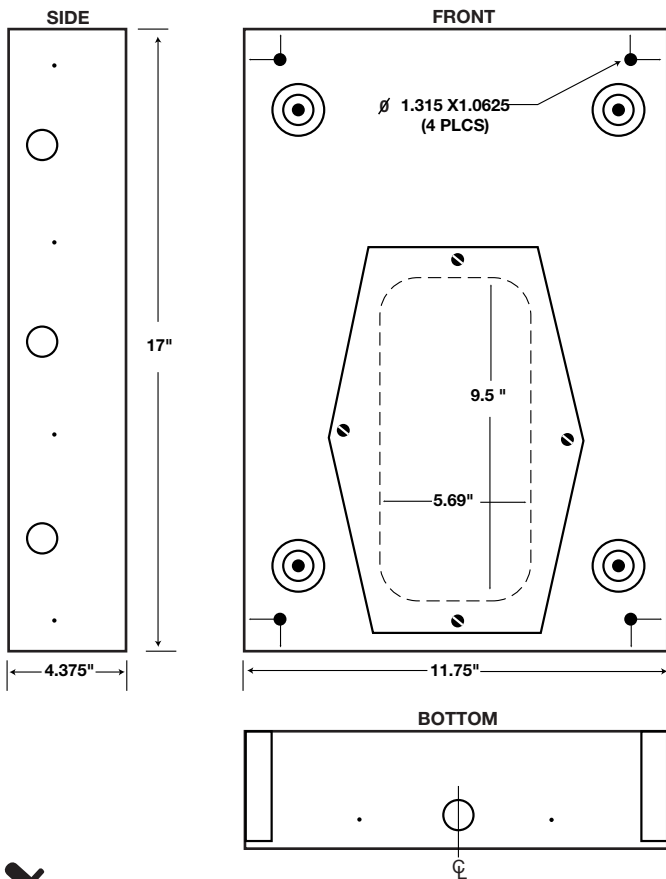

ELITE ENTRYPHONE®

Dial Code Flush Mount Installation

Recess Box

Flush Mount

Elite Entry Phone®
eliteentryphone.com

Elite Entry Phone® 25741 Commercentre Dr., Lake Forest, CA 92630
949-580-1700 <http://www.eliteentryphone.com>