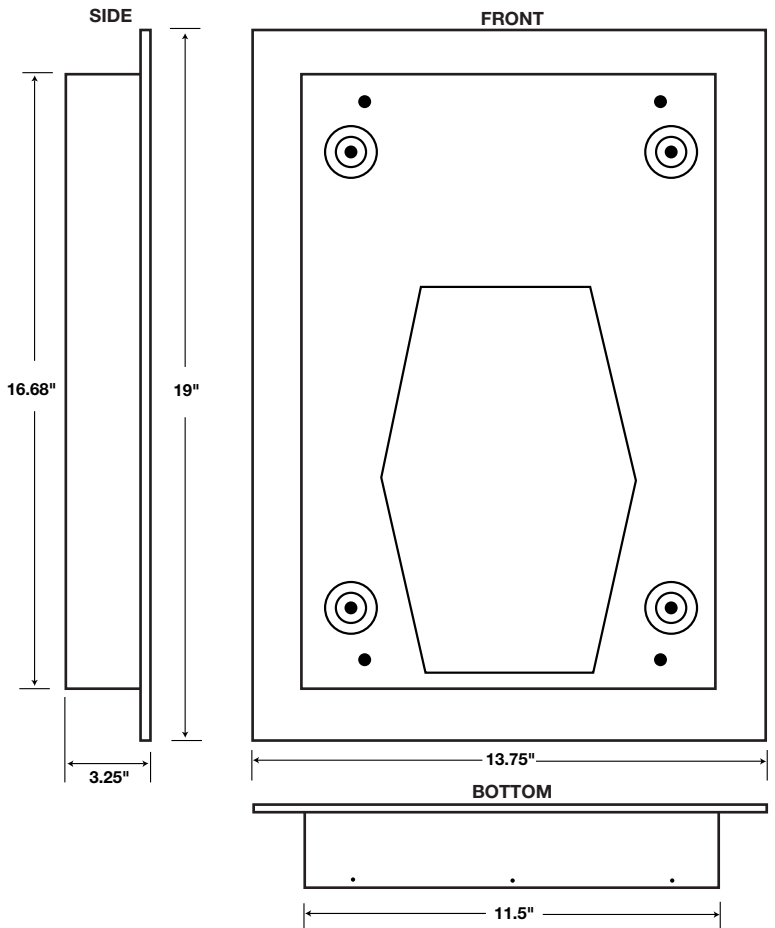

ELITE ENTRYPHONE®

Dial Code Flush Mount Installation

Recess Box

Flush Mount

Elite Entry Phone®
eliteentryphone.com

Elite Entry Phone® 25741 Commercentre Dr., Lake Forest, CA 92630
949-580-1700 <http://www.eliteentryphone.com>