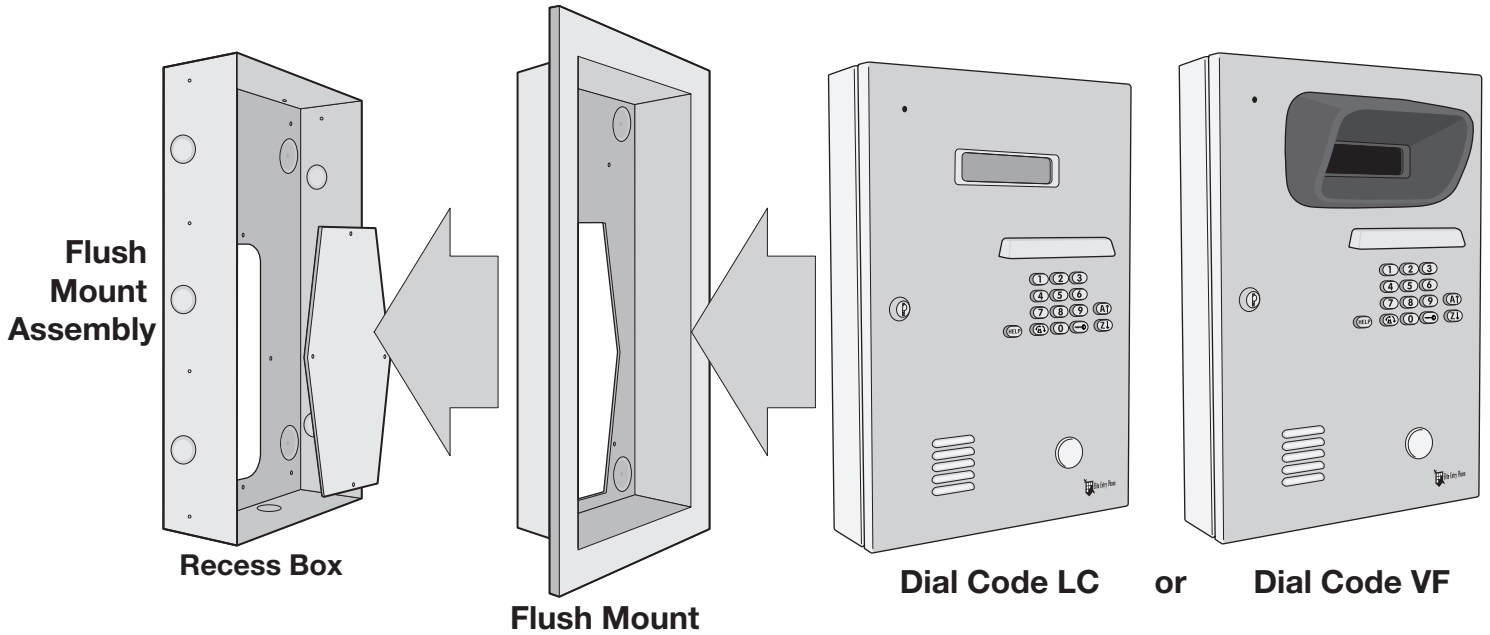

ELITE ENTRYPHONE®

Dial Code Flush Mount Installation

Recess Box

Flush Mount

Elite Entry Phone®
eliteentryphone.com

Elite Entry Phone® 25741 Commercentre Dr., Lake Forest, CA 92630
949-580-1700 <http://www.eliteentryphone.com>